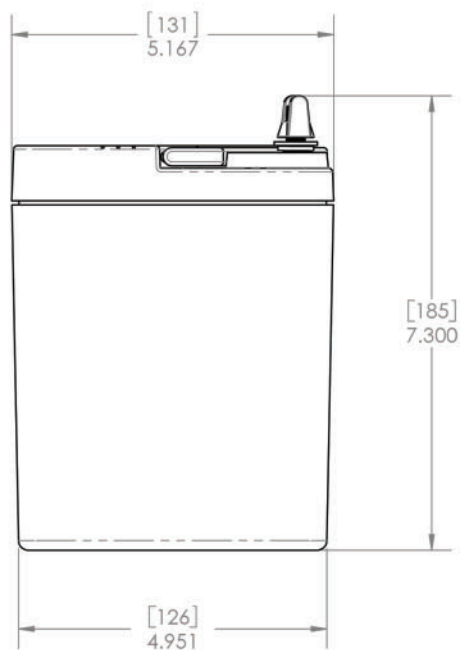

**SUPER
CAPACITY**

7035-34

AVAILABLE NOW AT DISTRIBUTORS

FAA-PMA

MAKE	MODEL
Alexandria	17-30, 17-30A, 17-31, 17-31A, 17-31TC, 17-31ATC
American Champion	7GCAA, 7GCBC, 7KCAB, 8KCAB
Cessna	177, 177A, 177B, 180A, 180B, 180C, 180D, 180E, 180F, 180G, 180H, 180J, 180K, 182A, 182B, 182C, 182D, 182E, 182F, 182G, 182H, 182J, 182K, 182L, 182M, 182N, 182P, 182Q, 185, 185A, 185B, 185C, 185D, 185E, A185E, A185F, A188A, A188B, 190, 195, 195A, 195B, 206, P206, P206A, P206B, P206C, P206D, P206E, U206, U206A, U206B, U206C, U206D, U206E, U206F, U206G, 207, 207A, T207, T207A, 210, 210B, 210C, 210D, 210E, 210F, 210G, 210H, 210J, 210K, T210F, T210G, T210H, T210J, T210K, T210L, T210M, T210N, T210R
CPAC, Inc.	112, 112B, 112TC, 112TCA, 114, 114A
Globe	GC-1A, GC-1B
Hawker Beechcraft	19A, B19, M19A, 23, A23, A23A, A23-19, A23-24, B23, C23, A24, A24R, B24R, C24R, E33, E33A, F33, F33A, F33C, G33, 35, 35-33, 35-A33, 35-B33, 35-C33, 35-C33A, A35, B35, C35, D35, E35, F35, G35, H35, J35, K35, M35, N35, P35, S35, V35, V35A, V35B, 36, A36, A36TC, B36TC, G36, 76
Maule	M-4-180V, M-5-180C, M-5-235C, M-6-180, M-6-235, M-7-235, M-7-235A, M-7-235B, M-7-235C, MT-7-260, M-7-260, M-7-260C, M-8-235, MT-7-235, MX-7-160, MX-7-160C, MX-7-180, MX-7-180A, MX-7-180B, MX-7-180C, MX-7-180AC, MXT-7-160, MXT-7-180, MXT-7-180A
Mooney	M20, M20A, M20B, M20C, M20D, M20E, M20F, M20G, M20J, M20K
Piper	PA-18, PA-18A, PA-18S, PA-18S-125, PA-18A-35, PA-18S-135, PA-18-150, PA-18A-150, PA-20, PA-20S, PA-20-115, PA-20S-115, PA-20-135, PA-20S-135, PA-22, PA-22-108, PA-22-135, PA-22S-135, PA-22-150, PA-22S-150, PA-22-160, PA-22S-160, PA-23, PA-23-160, PA-23-235, PA-23-250, PA-24, PA-24-250, PA-24-260, PA-24-400, PA-28-140, PA-28-150, PA-28-151, PA-28-160, PA-28-161, PA-28-180, PA-28-181, PA-28-201T, PA-28-235, PA-28-236, PA-28R-180, PA-28R-200, PA-28R-201, PA-28R-201T, PA-28RT-201, PA-28RT-201T, PA-30, PA-32-260, PA-32-300, PA-32-301, PA-32-301T, PA-32R-300, PA-32R-301, PA-32R-301T, PA-32RT-300, PA-32RT-300T, PA-34-200, PA-34-200T, PA-36-375, PA-39, PA-44-180, PA-44-180T

No STC's or modifications required for any of the models listed