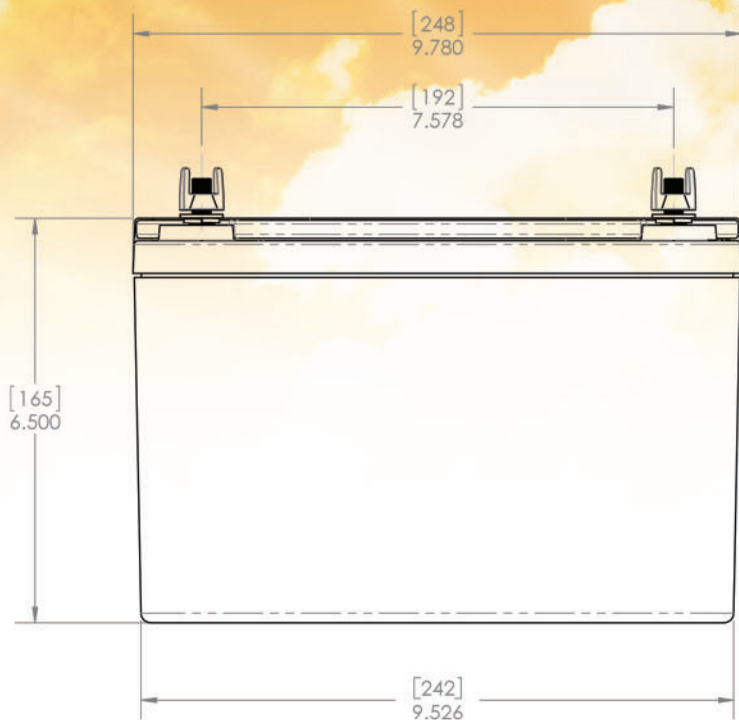

**SUPER
CAPACITY**

7035-34

AVAILABLE NOW AT DISTRIBUTORS

FAA-PMA

MAKE	MODEL
Alexandria	17-30, 17-30A, 17-31, 17-31A, 17-31TC, 17-31ATC
American Champion	7GCAA, 7GCBC, 7KCAB, 8KCAB
Cessna	177, 177A, 177B, 180A, 180B, 180C, 180D, 180E, 180F, 180G, 180H, 180J, 180K, 182A, 182B, 182C, 182D, 182E, 182F, 182G, 182H, 182J, 182K, 182L, 182M, 182N, 182P, 182Q, 185, 185A, 185B, 185C, 185D, 185E, A185E, A185F, A188A, A188B, 190, 195, 195A, 195B, 206, P206, P206A, P206B, P206C, P206D, P206E, U206, U206A, U206B, U206C, U206D, U206E, U206F, U206G, 207, 207A, T207, T207A, 210, 210B, 210C, 210D, 210E, 210F, 210G, 210H, 210J, 210K, T210F, T210G, T210H, T210J, T210K, T210L, T210M, T210N, T210R
CPAC, Inc.	112, 112B, 112TC, 112TCA, 114, 114A
Globe	GC-1A, GC-1B
Hawker Beechcraft	19A, B19, M19A, 23, A23, A23A, A23-19, A23-24, B23, C23, A24, A24R, B24R, C24R, E33, E33A, F33, F33A, F33C, G33, 35, 35-33, 35-A33, 35-B33, 35-C33, 35-C33A, A35, B35, C35, D35, E35, F35, G35, H35, J35, K35, M35, N35, P35, S35, V35, V35A, V35B, 36, A36, A36TC, B36TC, G36, 76
Maule	M-4-180V, M-5-180C, M-5-235C, M-6-180, M-6-235, M-7-235, M-7-235A, M-7-235B, M-7-235C, MT-7-260, M-7-260, M-7-260C, M-8-235, MT-7-235, MX-7-160, MX-7-160C, MX-7-180, MX-7-180A, MX-7-180B, MX-7-180C, MX-7-180AC, MXT-7-160, MXT-7-180, MXT-7-180A
Mooney	M20, M20A, M20B, M20C, M20D, M20E, M20F, M20G, M20J, M20K
Piper	PA-18, PA-18A, PA-18S, PA-18S-125, PA-18A-35, PA-18S-135, PA-18-150, PA-18A-150, PA-20, PA-20S, PA-20-115, PA-20S-115, PA-20-135, PA-20S-135, PA-22, PA-22-108, PA-22-135, PA-22S-135, PA-22-150, PA-22S-150, PA-22-160, PA-22S-160, PA-23, PA-23-160, PA-23-235, PA-23-250, PA-24, PA-24-250, PA-24-260, PA-24-400, PA-28-140, PA-28-150, PA-28-151, PA-28-160, PA-28-161, PA-28-180, PA-28-181, PA-28-201T, PA-28-235, PA-28-236, PA-28R-180, PA-28R-200, PA-28R-201, PA-28R-201T, PA-28RT-201, PA-28RT-201T, PA-30, PA-32-260, PA-32-300, PA-32-301, PA-32-301T, PA-32R-300, PA-32R-301, PA-32R-301T, PA-32RT-300, PA-32RT-300T, PA-34-200, PA-34-200T, PA-36-375, PA-39, PA-44-180, PA-44-180T

No STC's or modifications required for any of the models listed