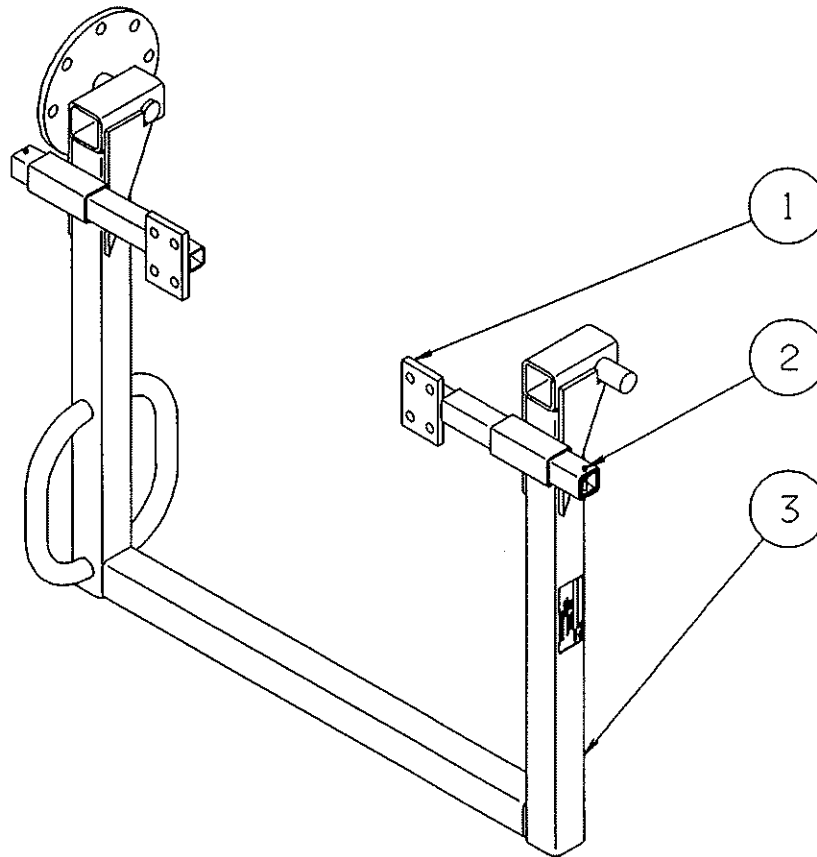

TRONAIR

OPERATION & SERVICE MANUAL

GARRETT
TPE-331 ENGINE CRADLE
MODEL: K-2110
September 1994 Revision 01

ENGINE STAND BASE
SOLD SEPERATELY

Tronair, Inc.

South 1740 Eber Road
Holland, Ohio 43528-9794

Phone: (419) 866-6301 • 800-426-6301

Fax: (419) 867-0634

TRONAIR

<u>ITEM</u>	<u>PART NUMBER</u>	<u>DESCRIPTION</u>	<u>QTY</u>
1	Z-1248	Attachment Arm	2
2	G-1300-19140	Roll Pin	1
3	Z-1249	Cradle	1

NOTES

Check for free movement of cradle and verify that cradle will lock in all positions.