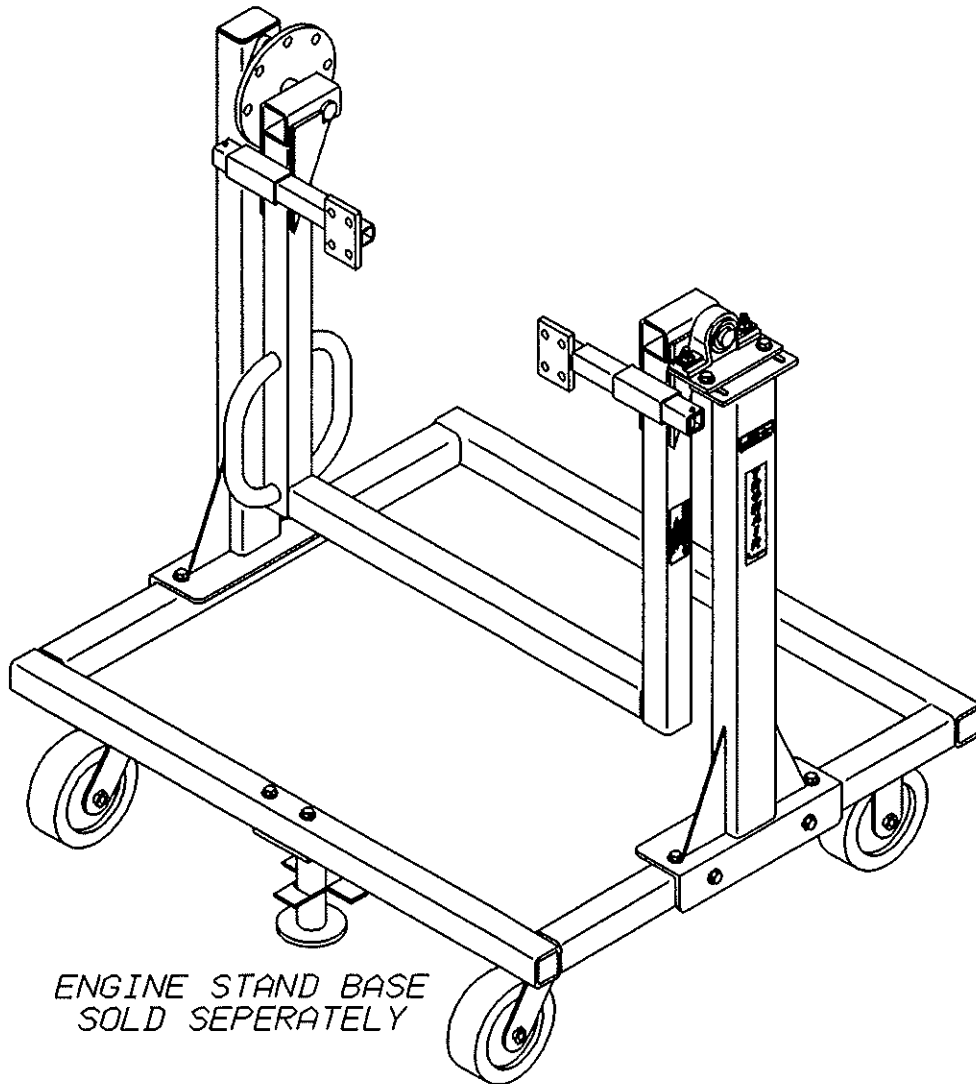

TRONAIR

OPERATION & SERVICE MANUAL

GARRETT
TPE-331 ENGINE CRADLE
MODEL: K-2110
September 1994 Revision 01

ENGINE STAND BASE
SOLD SEPERATELY

Tronair, Inc.

South 1740 Eber Road
Holland, Ohio 43528-9794

Phone: (419) 866-6301 • 800-426-6301

Fax: (419) 867-0634

TRONAIR

<u>ITEM</u>	<u>PART NUMBER</u>	<u>DESCRIPTION</u>	<u>QTY</u>
1	Z-1248	Attachment Arm	2
2	G-1300-19140	Roll Pin	1
3	Z-1249	Cradle	1

NOTES

Check for free movement of cradle and verify that cradle will lock in all positions.